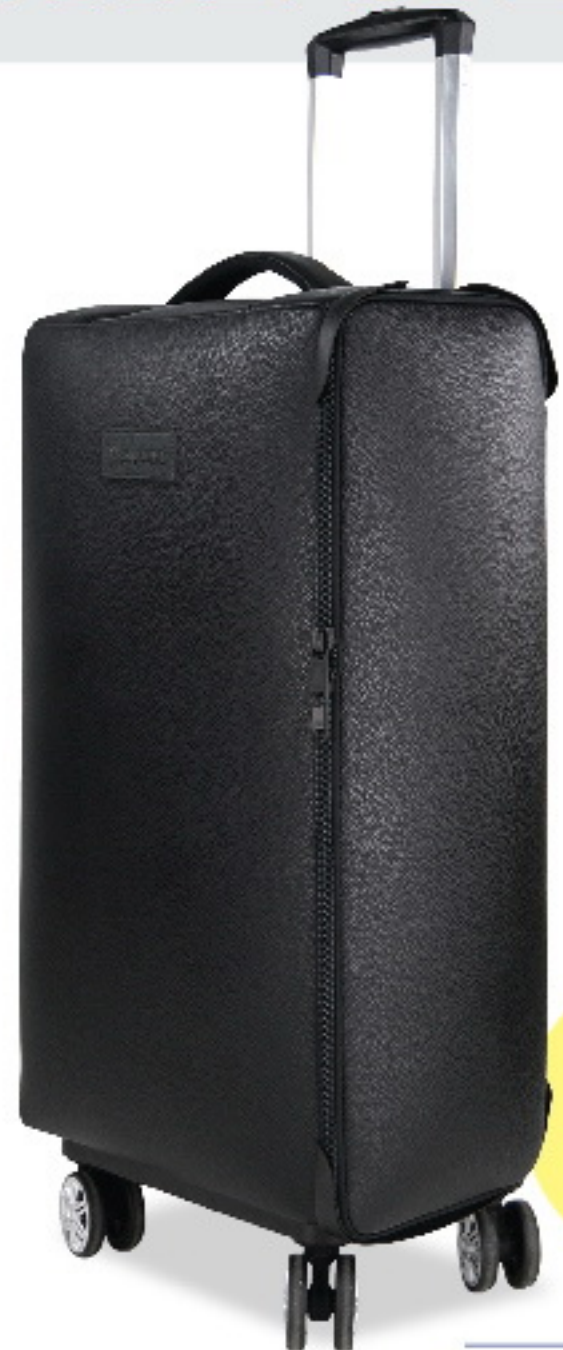

LYCHEE EXTENDED

EXPLORIS®
time to breathe

LYCHEE collection

XPW-19179

		EL 735 mm / 29.0 in	
		EW 350 mm / 13.8 in	
		EH 240 mm / 9.5 in	
		3.1 kg / 6.7 lb	

	IL 640 mm / 25.2 in
	IW 205 mm / 8.1 in
	IH 340 mm / 13.4 in